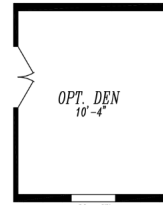

EMAIL US

01 FLOOR PLAN

1,500 SQ FT · 27' x 56'

OPT. 48 X 72 SHWR W/ DBL LAVS

OPT. DLX BATH

OPT. DEN I.P.O. BEDROOM

02 FRONT ELEVATION

The Columbia River 2023