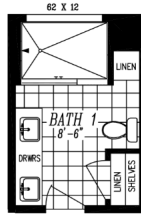

THE COLUMBIA RIVER SERIES

The Columbia River

2023

27' x 56'

DIMENSIONS

1,500 sf

LIVING SPACE

3

BEDROOMS

2

BATHROOMS

OVERVIEW

56' Double Wide with 9ft Ceilings and Large Utility Room

Heritage Home Center

(425) 353-5464

or Request Firm Quote

EMAIL US

01 FLOOR PLAN

1,500 SQ FT · 27' x 56'

OPT. 48 X 72 SHWR W/ DBL LAVS

OPT. DLX BATH

OPT. DEN I.P.O. BEDROOM

02 FRONT ELEVATION

The Columbia River 2023