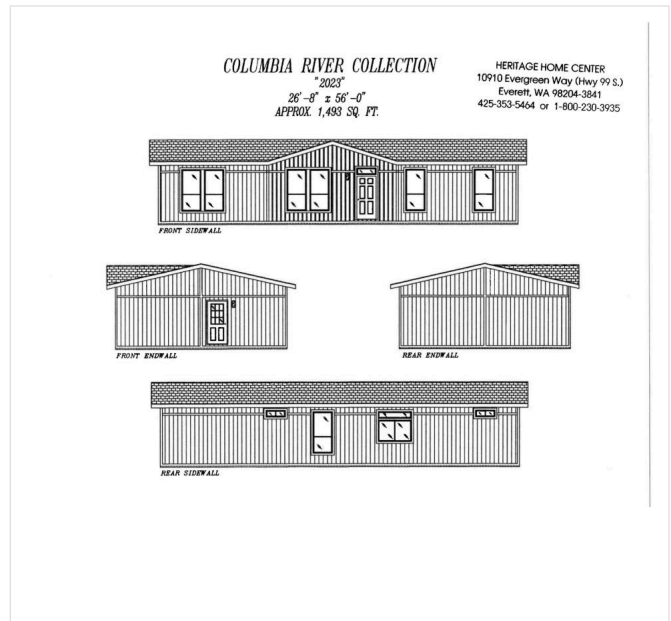

Photo 2

Heritage Home Center
Washington's Price and Volume Leader

(425) 353-5464

— CALL TO TOUR

[Request Firm Quote](#)

— EMAIL US

Features/specs subject to change.