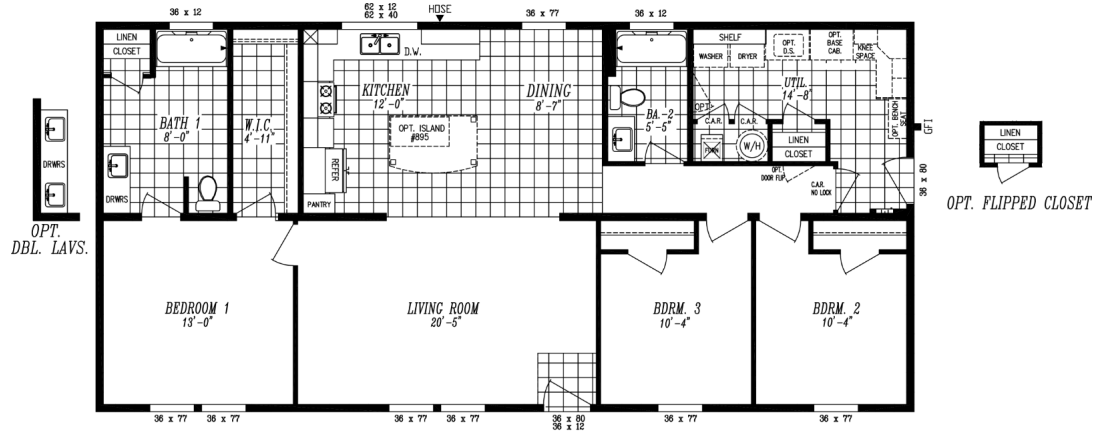

THE COLUMBIA RIVER SERIES

The Columbia River

2023

27' x 56'

DIMENSIONS

1,500 sf

LIVING SPACE

3

BEDROOMS

2

BATHROOMS

OVERVIEW

56' Double Wide with 9ft Ceilings and Large Utility Room

Heritage Home Center

(425) 353-5464

or Request Firm Quote

EMAIL US

01 FLOOR PLAN

1,500 SQ FT · 27' x 56'

OPT. 48 X 72 SHWR W/ DBL LAVS

OPT. DLX BATH

OPT. DEN I.P.O. BEDROOM

02 FRONT ELEVATION

The Columbia River 2023